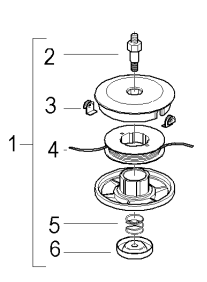

FIGURE 6

The Electrolux Group. The world's No.1 choice.