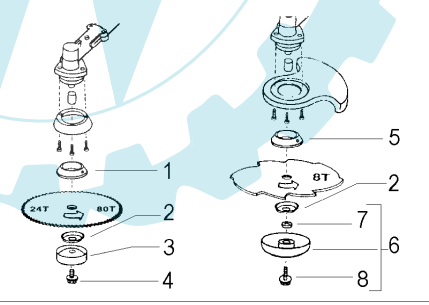

FIGURE 5

The Electrolux Group. The world's No.1 choice.